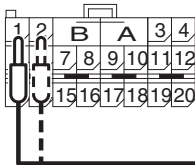

C-120 Harness side connector (rear view)

AC308187AD