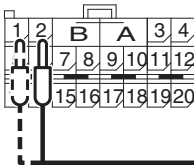

C-120 Harness side connector (rear view)

AC308188 AD