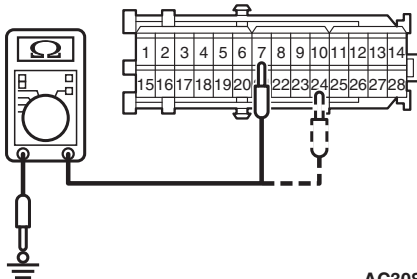

C-205 Harness side  
connector (rear view)

AC308200 AC