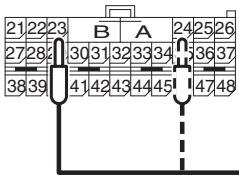

C-119 Harness side connector (rear view)

AC308202AD