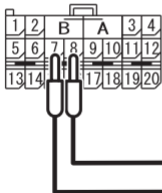

# C-120 Harness side connector (rear view)

**AC312822 BE**