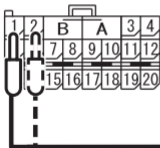

D-33 Harness side
connector (rear view)

C-120 Harness side
connector (rear view)

AC312822BF