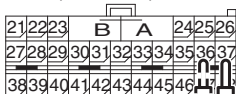

C-119 Harness
side connector
(rear view)

C-309
Harness side
connector
(rear view)

AC313270AC