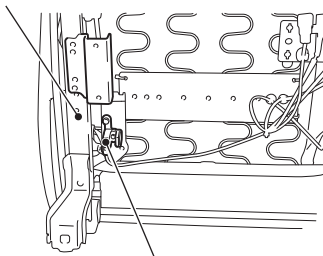

Front seat  
(Driver's side)

Seat slide  
adjuster

Seat slide  
sensor

AC311621

AC313634AB