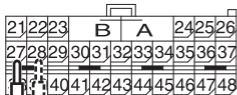

C-132 Harness side  
connector (rear view)

C-119 Harness side  
connector (rear view)

AC403286DD