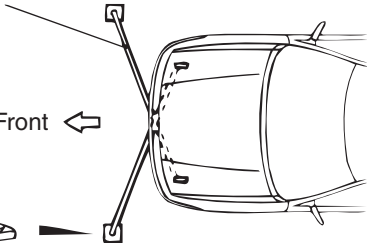

Tension bar

Front

Anchor plate

AC001288 AB