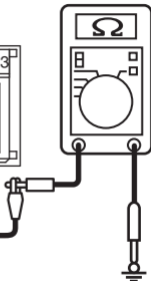

Male side: C-125

Test harness

AC209364LE