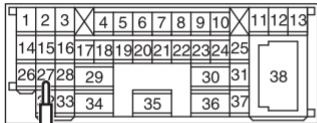

Male side: C-125

Test harness

AC209364LE