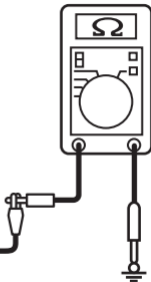

Harness side: C-09

Test harness →

AC209364LM