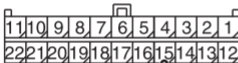

Harness side: C-09

Test harness →

AC209364LM