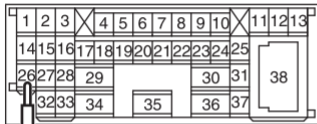

Male side: C-125

Test harness

AC209364LR