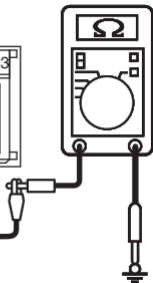

Male side: C-125

Test harness

AC209364LR