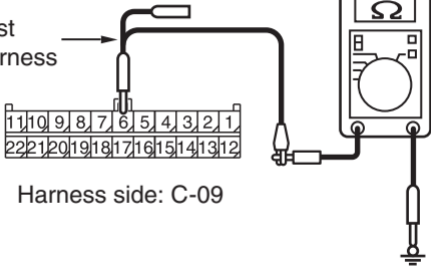

Test harness

Harness side: C-09

AC209364LX