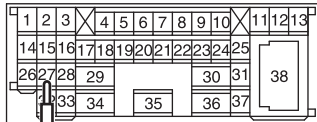

Male side: C-125

Test harness

AC209365JQ