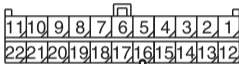

Harness side: C-09

Test harness →

AC209365JT