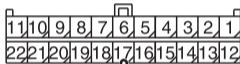

Harness side: C-09

Test harness →

AC209365JV