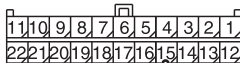

Harness side: C-09

Test harness →

AC209365JX