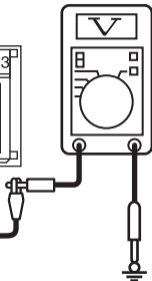

Male side: C-125

Test harness

AC209365KC