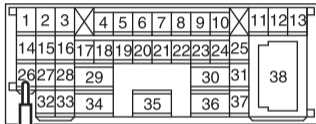

Male side: C-125

Test harness

AC209365KC