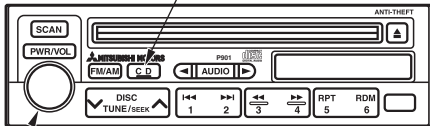

CD button

Power button

Memory select
button (1, 6)

AC211324AB