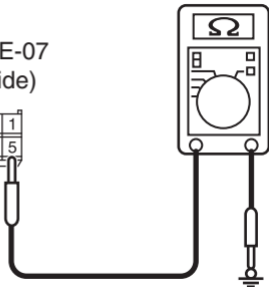

Connector E-07
(Harness side)

AC301541HW