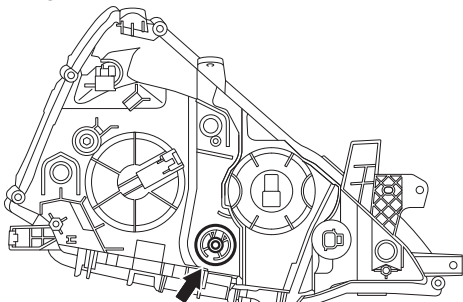

Vertical direction adjustment

<Discharge headlamp>

Vertical direction adjustment

<Halogen headlamp>

Vertical direction adjustment

AC302401AB