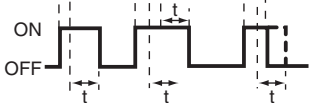

Ignition switch (IG1)

Driver's door and
passenger's
switch

Power window relay

t:30 seconds

AC309964AB