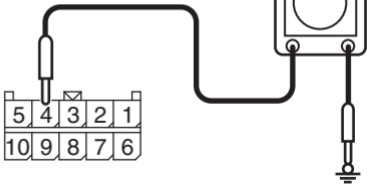

Connector C-301
(Harness side)

AC310506 BD