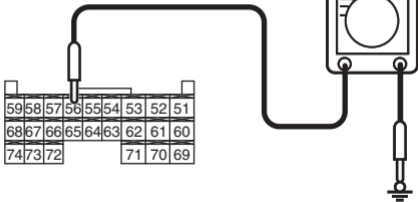

Connector C-221
(Harness side)

AC310506 DB