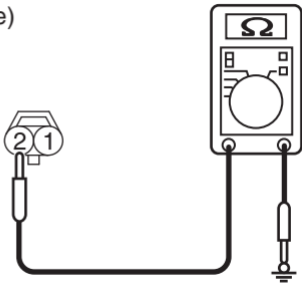

Connector G-17
(Harness side)

AC310506 DE