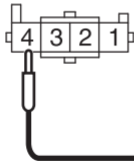

Connector C-41
(Harness side)

AC310506DI