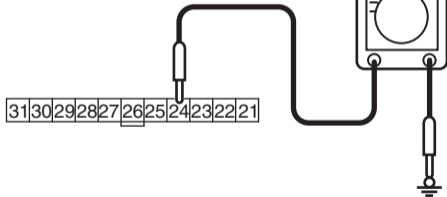

Connector A-15X
(Relay box side)

AC310507BX