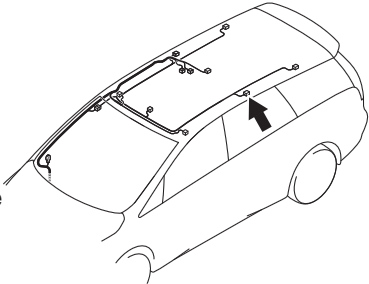

Connector: E-09 <RHD>

Harness side

AC310655AH