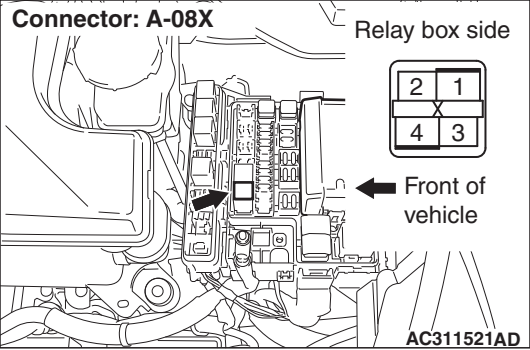

Connector: A-08X

Relay box side

← Front of vehicle

AC311521AD