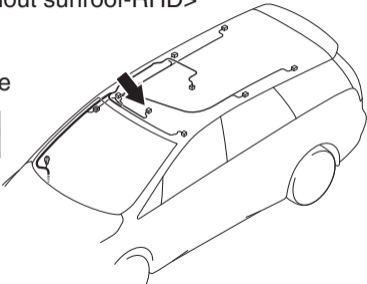

Connector: E-02

<Vehicles without sunroof-RHD>

Harness side

AC312065AB