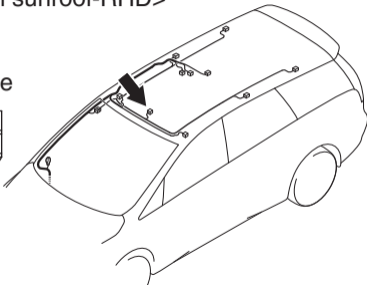

Connector: E-02

<Vehicles with sunroof-RHD>

Harness side

4	3			2	1
10	9	8	7	6	5

AC312067AD