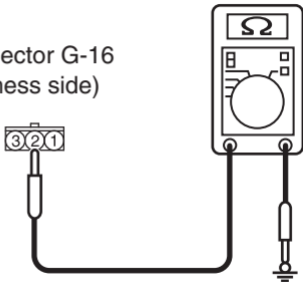

Connector G-16
(Harness side)

AC312730AK