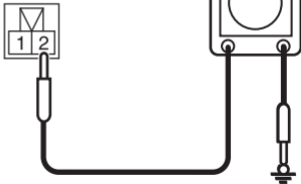

Connector D-23
(Harness side)

AC312730AO