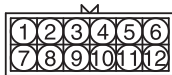

# Connector: A-16 <RHD (Except vehicles for Hong Kong and Singapore)>

AC313367AC