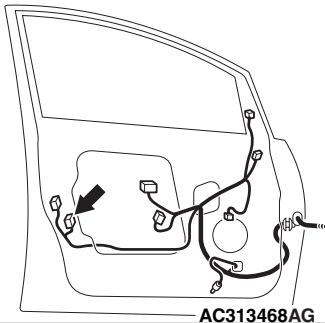

Connector: F-23 <RHD>

Harness side

AC313468AG