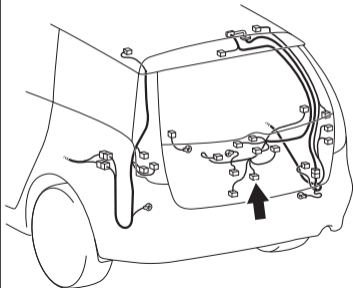

Connector: G-16

Harness side

AC313478AJ