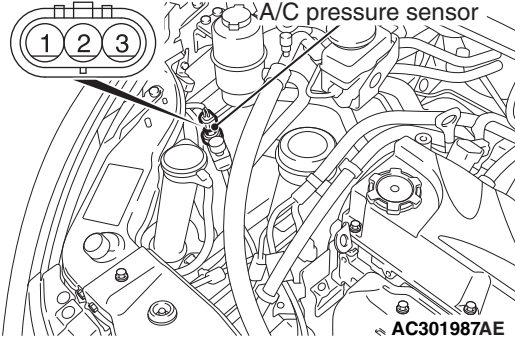

A/C pressure sensor

AC301987AE