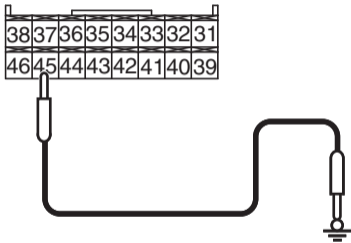

Connector C-105
(Harness side)

38	37	36	35	34	33	32	31
46	45	44	43	42	41	40	39

AC309471AD