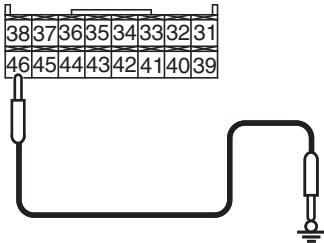

Connector C-105
(Harness side)

AC309471AE