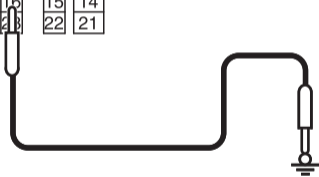

Connector C-110 (Harness side)

4	3	JAE					2	1
13	12	11	10	9	8	7	6	5
20	19	18	17	16	15	14	13	12
27	26	25	24	23	22	21	20	19

AC309471AJ