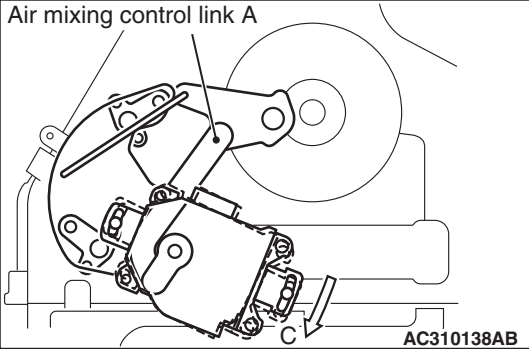

Air mixing control link A

AC310138AB