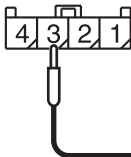

Connector C-106
(Harness side)

AC310506AR