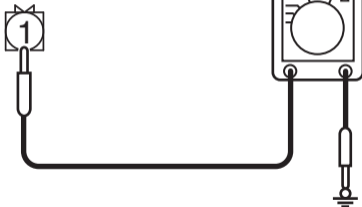

Connector B-120
(Harness side)

AC310507AS