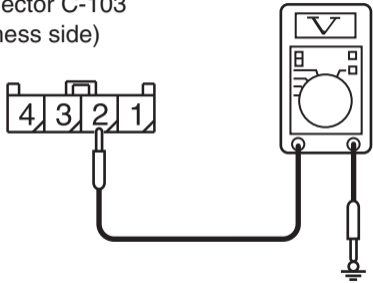

Connector C-103
(Harness side)

AC310507AU