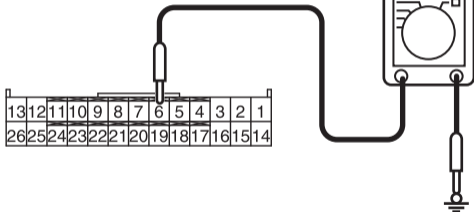

Connector C-106 (Harness side)

AC310507BI