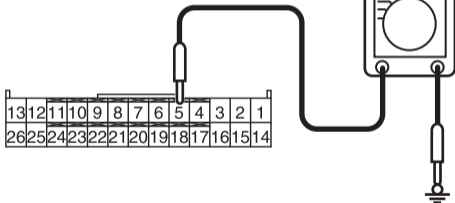

Connector C-106
(Harness side)

AC310507BJ