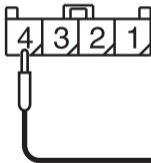

Connector C-103  
(Harness side)

AC310507 CV