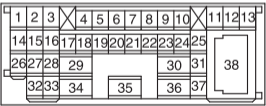

Connector: C-125 <RHD (Except vehicles for Hong Kong and Singapore)>

AC313404 AB