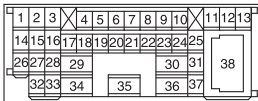

Connectors: C-15, C-106 <RHD (Vehicles for Hong Kong and Singapore)>

C-15

Harness side

C-106